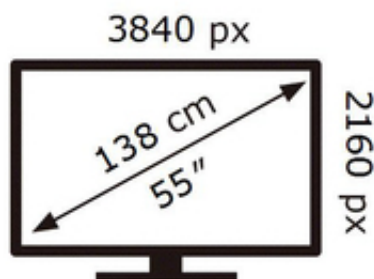

ENERG

SAMSUNG

QE55Q74TAT

132 kWh/1000h

ABCDEF **G**

136 kWh/1000h

2019/2013